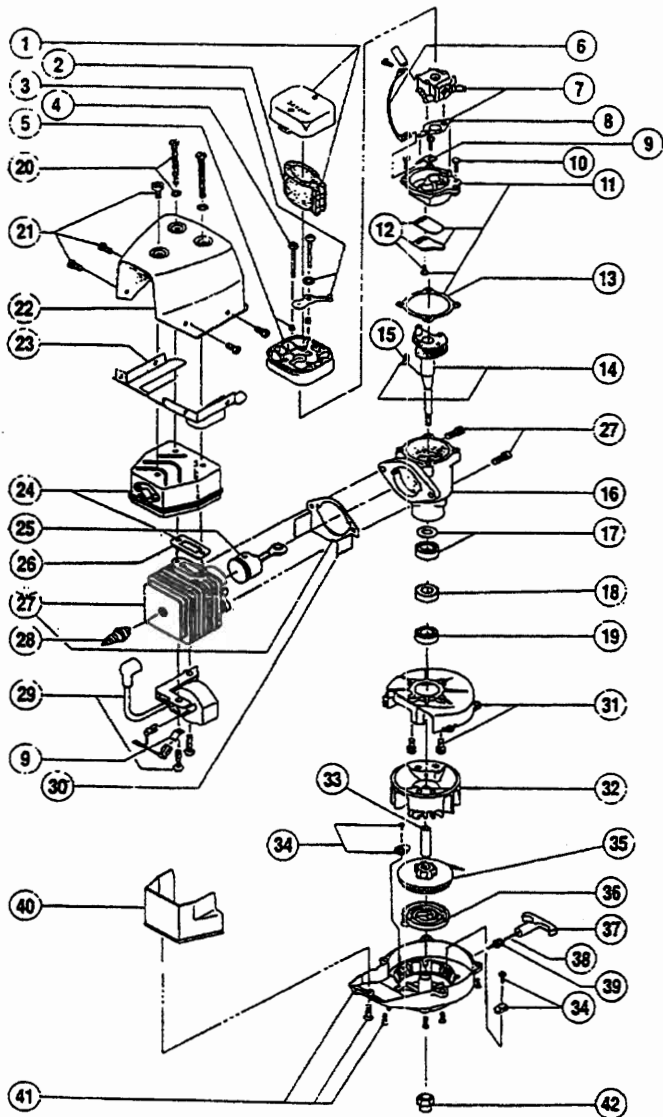

* not shown

The above part numbers are for serial numbers 304122405 and greater.

BLOWER PARTS - MODEL 310r/310BVr

Item	Part No.	Description
1	683400	Trigger Assembly
2	147351	Primer Bulb and Hose Assembly
3	147356	Return Line Assembly
4	180000	Fuel Cap Assembly
5	147350	Complete Fuel Tank Assembly (includes items 3, 4 and 6)
6	147036	Fuel Line Assembly
7	180484	R.H. Engine Cover
8	147038	Switch and Lead Assembly
9	147039	Throttle Wire and Housing Assembly
10	147049	Mounting Screw Assembly
11	180485	L.H. Engine Cover
12	180058	Mounting Screw Assembly
13	180478	Upper Blower Housing
14	180469	Blower Tube W/Nozzle
15	180480	Blower Tube
16	180481	Clamp Assembly
17	147353	Impeller
18	147046	Mounting Bolt Assembly
19	147047	Impact Shield
20	180487	Lower Blower Housing
21	147049	Mounting Screw Assembly (qty 12)
22	147053	Hinge Shaft
23	147817	Intake Cover
24	147051	Spring Set
25	147052	Mounting Screw Assembly
*	180479	Engine Cover Decal Kit