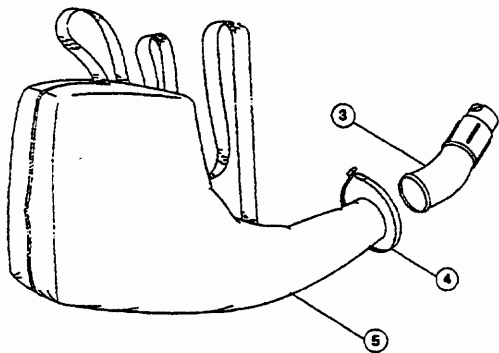

* not shown

The above part numbers are for serial numbers 304122405 and greater.

BLOWER PARTS - MODEL 310r/310BVr

Item	Part No.	Description
1	683400	Trigger Assembly
2	147351	Primer Bulb and Hose Assembly
3	147356	Return Line Assembly
4	180000	Fuel Cap Assembly
5	147350	Complete Fuel Tank Assembly (includes items 3, 4 and 6)
6	147036	Fuel Line Assembly
7	180484	R.H. Engine Cover
8	147038	Switch and Lead Assembly
9	147039	Throttle Wire and Housing Assembly
10	147049	Mounting Screw Assembly
11	180485	L.H. Engine Cover
12	180058	Mounting Screw Assembly
13	180478	Upper Blower Housing
14	180469	Blower Tube W/Nozzle
15	180480	Blower Tube
16	180481	Clamp Assembly
17	147353	Impeller
18	147046	Mounting Bolt Assembly
19	147047	Impact Shield
20	180487	Lower Blower Housing
21	147049	Mounting Screw Assembly (qty 12)
22	147053	Hinge Shaft
23	147817	Intake Cover
24	147051	Spring Set
25	147052	Mounting Screw Assembly
*	180479	Engine Cover Decal Kit

Optional Accessories

* 682075 Shoulder Strap

• not shown

VACUUM PARTS

Item	Part No.	Description
1	180712	Upper Vacuum Tube and Adapter
2	180467	Lower Vacuum Tube
3	180489	Elbow
4	612930	Clamp
5	180490	Vacuum Bag Assembly (includes items 3 and 4)