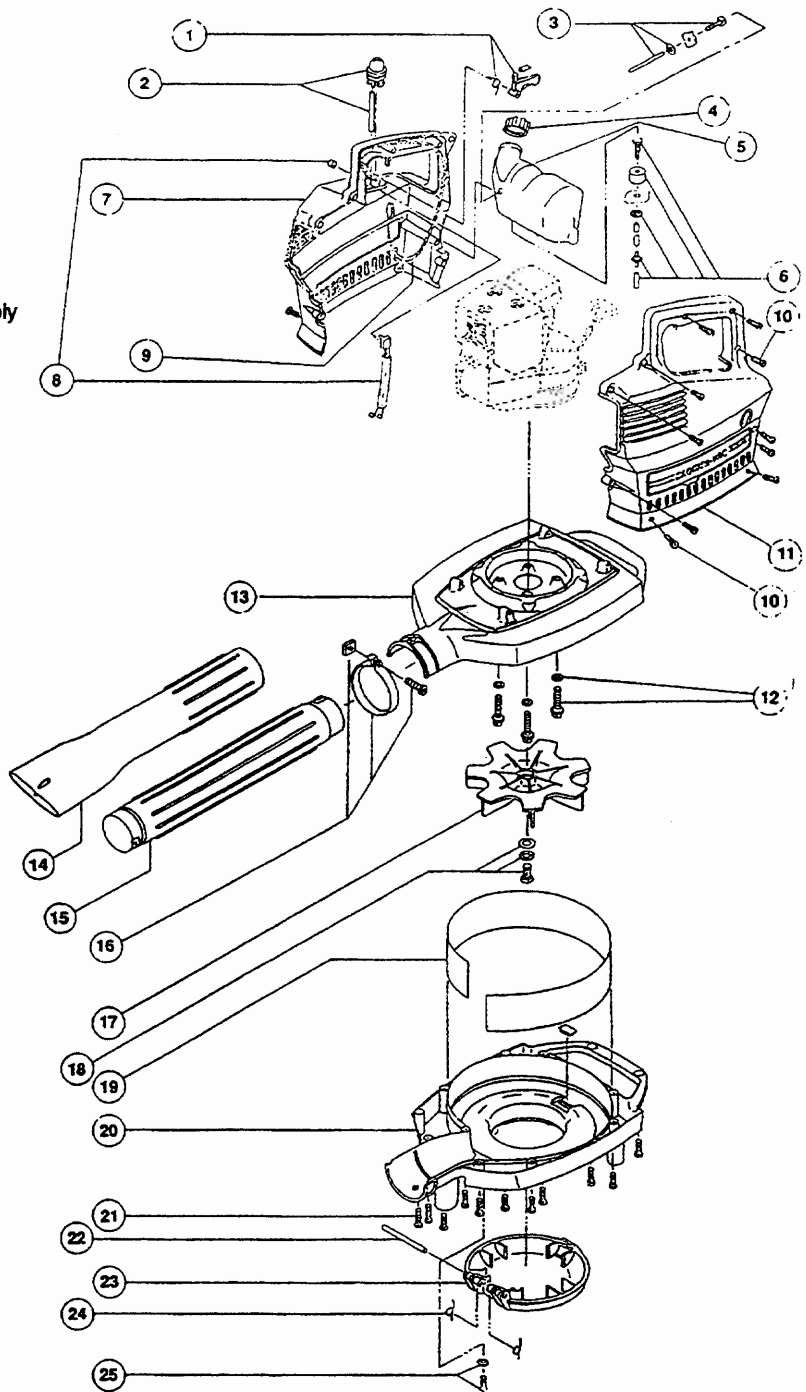

BLOWER PARTS - MODEL 310r/310BVr

Item	Part No.	Description
1	683400	Trigger Assembly
2	147351	Primer Bulb and Hose Assembly
3	147356	Return Line Assembly
4	180000	Fuel Cap Assembly
5	147350	Complete Fuel Tank Assembly (includes items 3, 4 and 6)
6	147036	Fuel Line Assembly
7	180484	R.H. Engine Cover
8	147038	Switch and Lead Assembly
9	147039	Throttle Wire and Housing Assembly
10	147049	Mounting Screw Assembly
11	180485	L.H. Engine Cover
12	180058	Mounting Screw Assembly
13	180478	Upper Blower Housing
14	180469	Blower Tube W/Nozzle
15	180480	Blower Tube
16	180481	Clamp Assembly
17	147353	Impeller
18	147046	Mounting Bolt Assembly
19	147047	Impact Shield
20	180487	Lower Blower Housing
21	147049	Mounting Screw Assembly (qty 12)
22	147053	Hinge Shaft
23	147817	Intake Cover
24	147051	Spring Set
25	147052	Mounting Screw Assembly
*	180479	Engine Cover Decal Kit

Optional Accessories

* 682075 Shoulder Strap

• not shown

VACUUM PARTS

Item	Part No.	Description
1	180712	Upper Vacuum Tube and Adapter
2	180467	Lower Vacuum Tube
3	180489	Elbow
4	612930	Clamp
5	180490	Vacuum Bag Assembly (includes items 3 and 4)