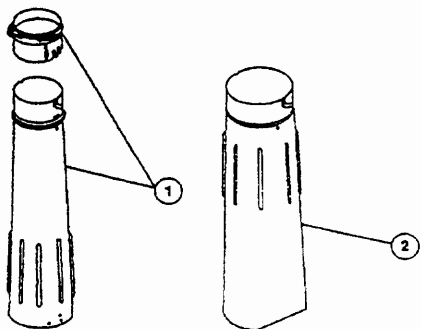

* not shown

The above part numbers are for serial numbers 304122405 and greater.

BLOWER PARTS - MODEL 310r/310BVr

Item	Part No.	Description
1	683400	Trigger Assembly
2	147351	Primer Bulb and Hose Assembly
3	147356	Return Line Assembly
4	180000	Fuel Cap Assembly
5	147350	Complete Fuel Tank Assembly (includes items 3, 4 and 6)
6	147036	Fuel Line Assembly
7	180484	R.H. Engine Cover
8	147038	Switch and Lead Assembly
9	147039	Throttle Wire and Housing Assembly
10	147049	Mounting Screw Assembly
11	180485	L.H. Engine Cover
12	180058	Mounting Screw Assembly
13	180478	Upper Blower Housing
14	180469	Blower Tube W/Nozzle
15	180480	Blower Tube
16	180481	Clamp Assembly
17	147353	Impeller
18	147046	Mounting Bolt Assembly
19	147047	Impact Shield
20	180487	Lower Blower Housing
21	147049	Mounting Screw Assembly (qty 12)
22	147053	Hinge Shaft
23	147817	Intake Cover
24	147051	Spring Set
25	147052	Mounting Screw Assembly
*	180479	Engine Cover Decal Kit

Optional Accessories

* 682075 Shoulder Strap

• not shown

VACUUM PARTS

Item	Part No.	Description
1	180712	Upper Vacuum Tube and Adapter
2	180467	Lower Vacuum Tube
3	180489	Elbow
4	612930	Clamp
5	180490	Vacuum Bag Assembly (includes items 3 and 4)